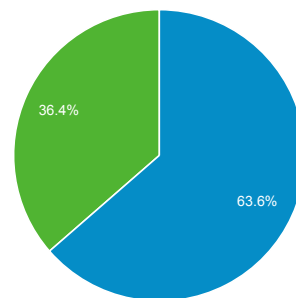

Jul 1, 2016 - Jul 31, 2016

Audience Overview

All Users
100.00% Sessions

Overview

Sessions
281,555

Users
139,552

Pageviews
1,102,274

Pages / Session
3.91

Avg. Session Duration
00:04:00

Bounce Rate
55.53%

% New Sessions
36.37%

Returning Visitor (blue) New Visitor (green)

Language	Sessions	% Sessions
1. sk	166,791	59.24%
2. sk-sk	60,929	21.64%
3. en-us	20,598	7.32%
4. cs	16,683	5.93%
5. cs-cz	4,713	1.67%
6. en-gb	3,002	1.07%
7. en	1,534	0.54%
8. hu	1,531	0.54%
9. de	882	0.31%
10. hu-hu	835	0.30%