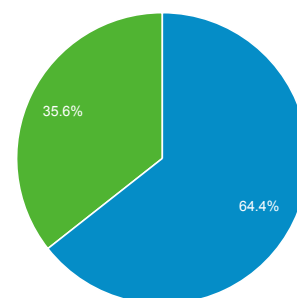

Mar 1, 2016 - Mar 31, 2016

Audience Overview

All Users
100.00% Sessions

Overview

Sessions
276,393

Users
129,155

Pageviews
1,318,349

Pages / Session
4.77

Avg. Session Duration
00:04:25

Bounce Rate
53.50%

% New Sessions
35.58%

Returning Visitor New Visitor

Language	Sessions	% Sessions
1. sk	164,446	59.50%
2. sk-sk	58,323	21.10%
3. en-us	19,903	7.20%
4. cs	17,405	6.30%
5. cs-cz	4,501	1.63%
6. en-gb	2,497	0.90%
7. en	1,613	0.58%
8. hu	1,598	0.58%
9. hu-hu	982	0.36%
10. de	932	0.34%