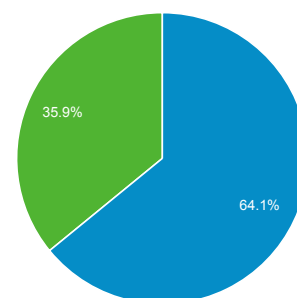

Feb 1, 2016 - Feb 29, 2016

Audience Overview

All Users
100.00% Sessions

Overview

Sessions
240,415

Users
113,769

Pageviews
1,212,408

Pages / Session
5.04

Avg. Session Duration
00:04:49

Bounce Rate
52.88%

% New Sessions
35.87%

Returning Visitor New Visitor

Language	Sessions	% Sessions
1. sk	144,127	59.95%
2. sk-sk	48,198	20.05%
3. en-us	17,653	7.34%
4. cs	16,120	6.71%
5. cs-cz	3,819	1.59%
6. en-gb	2,071	0.86%
7. en	1,520	0.63%
8. hu	1,419	0.59%
9. hu-hu	936	0.39%
10. de	783	0.33%