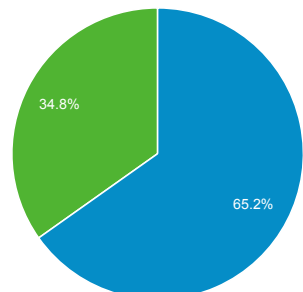

## Overview

Sessions  
**193,243**

Users  
**90,367**

Pageviews  
**923,652**

Pages / Session  
**4.78**

Avg. Session Duration  
**00:04:19**

Bounce Rate  
**52.81%**

% New Sessions  
**34.77%**

Returning Visitor (blue) New Visitor (green)

Language	Sessions	% Sessions
1. sk	113,000	58.48%
2. sk-sk	38,370	19.86%
3. en-us	15,809	8.18%
4. cs	13,416	6.94%
5. cs-cz	3,127	1.62%
6. en-gb	1,944	1.01%
7. en	1,390	0.72%
8. hu	1,103	0.57%
9. cs-sk	763	0.39%
10. hu-hu	742	0.38%